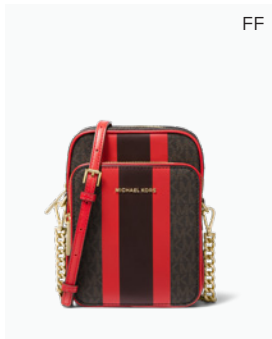

\$395

THE JET-SETTER

Z

**MICHAEL MICHAEL KORS
3OFOG1SL3L SOHO
LARGE QUILTED LEATHER
SHOULDER BAG**

\$358

AA

**MICHAEL MICHAEL KORS
MK6836 RITZ PAVÉ BLACK-
TONE CERAMIC WATCH**

\$295

BB

**MICHAEL MICHAEL KORS
3OHOGO4BOY SLATER
EXTRA-SMALL EMBELLISHED
LOGO BACKPACK**

\$278

CC

**MICHAEL MICHAEL KORS
MHO5MTJD8L STUDDED
LOGO ACID WASH COTTON
SWEATER**

\$195

DD

**MICHAEL MICHAEL KORS
MHO2J25CDF OVERSIZED
CIRÉ PUFFER COAT**

\$295

EE

**MICHAEL MICHAEL KORS
4OR1HSFE5D HASKELL
GLITTER COMBAT BOOT**

\$195

FF

**MICHAEL MICHAEL KORS
32F9GJ6C8B JET SET
MEDIUM LOGO STRIPE
CROSSBODY BAG**

\$198

GG