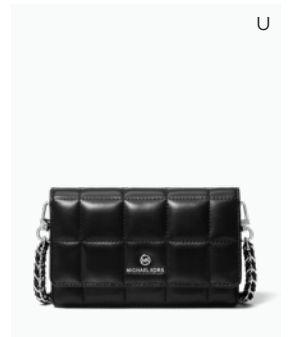

MICHAEL MICHAEL KORS
MK6842 MINI CAMILLE PAVÉ
GOLD-TONE CURB-LINK
WATCH

\$395

P

MICHAEL MICHAEL KORS
MKC1429AN PRECIOUS
METAL-PLATED STERLING
SILVER PAVÉ CURB-LINK
RING

\$175

Q

MICHAEL MICHAEL KORS
4OFOCAHA1M CARDI
METALLIC SNAKE-
EMBOSSED LEATHER
SANDAL

\$125

R

MICHAEL MICHAEL KORS
5NPM-Y9 SIGNATURE GIFT
SET

\$122

S

MICHAEL KORS COLLECTION
31FOMNOS6L
MONOGRAMME LEATHER
BOWLER SATCHEL

\$1650

T

MICHAEL KORS COLLECTION
46FOARHB5S ARLETTE
SUEDE BOOT

\$1195

U

MICHAEL MICHAEL KORS
32FOGT9C5U SMALL
QUILTED LEATHER
SMARTPHONE CROSSBODY
BAG

\$168

V

MICHAEL MICHAEL KORS
MK21O2 BERKSHIRES
SUNGLASSES

\$179