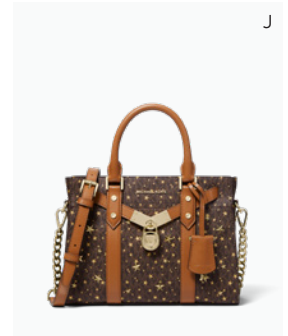

MICHAEL MICHAEL KORS
3OHOSWHL3Y WHITNEY
LARGE EMBELLISHED LOGO
SHOULDER BAG
\$398

MICHAEL MICHAEL KORS
538313 FAUX FUR HAT
\$98

MICHAEL MICHAEL KORS
MK-1058B ST. ANTON
SUNGLASSES
\$160

MICHAEL MICHAEL KORS
MKC1427 PRECIOUS METAL-
PLATED STERLING SILVER
PAVÉ CURB-LINK BRACELET
\$295

MICHAEL MICHAEL KORS
4OFORIE5D RIDLEY
GLITTER AND LEATHER
BOOT
\$235

MICHAEL MICHAEL KORS
3OHOS1LIU SOHO LARGE
SEQUINED SHOULDER BAG
\$378

MICHAEL MICHAEL KORS
MHO806WFZJ STAR
JACQUARD DRESS
\$325

MICHAEL MICHAEL KORS
MKT5115 GEN 5 BRADSHAW
PAVÉ GOLD-TONE
SMARTWATCH
\$425