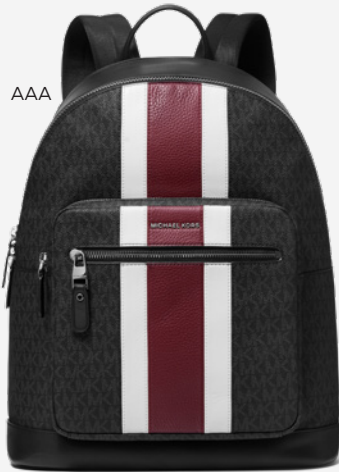

UU

RENAISSANCE MAN

RACING STRIPES AND OUR SIGNATURE LOGO PRINT LEND A SPORT-INSPIRED EDGE TO POLISHED ESSENTIALS FOR THE MEN IN YOUR LIFE.

THE RISK-TAKER

MICHAEL MICHAEL KORS
43FOOLF8D OLYMPIA
MIXED-MEDIA TRAINER
\$160