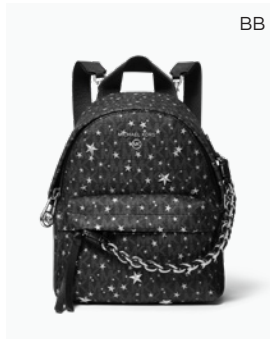

\$395

THE JET-SETTER

Z

**MICHAEL MICHAEL KORS
3OFOG1SL3L SOHO
LARGE QUILTED LEATHER
SHOULDER BAG**

\$358

AA

**MICHAEL MICHAEL KORS
MK6836 RITZ PAVÉ BLACK-
TONE CERAMIC WATCH**

\$295

BB

**MICHAEL MICHAEL KORS
3OHOGO4BOY SLATER
EXTRA-SMALL EMBELLISHED
LOGO BACKPACK**

\$278

CC

**MICHAEL MICHAEL KORS
MHO5MTJD8L STUDDED
LOGO ACID WASH COTTON
SWEATER**

\$195

DD

**MICHAEL MICHAEL KORS
MHO2J25CDF OVERSIZED
CIRÉ PUFFER COAT**