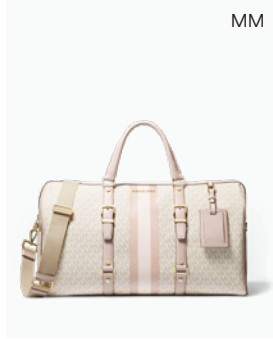

MM

MICHAEL MICHAEL KORS
3OF9GO7U4B BEDFORD
TRAVEL EXTRA-LARGE
LOGO STRIPE WEEKENDER
BAG

$378