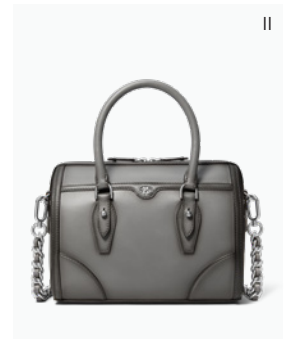

II

MICHAEL KORS COLLECTION
**31FONNOS7B
MONOGRAMME BURNISHED
LEATHER SATCHEL**

$1650