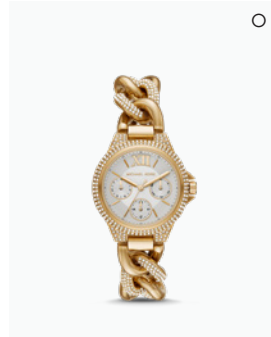

MICHAEL MICHAEL KORS
4OFORIE5D RIDLEY
GLITTER AND LEATHER
BOOT
\$235

MICHAEL MICHAEL KORS
3OHOS1LIU SOHO LARGE
SEQUINED SHOULDER BAG
\$378

MICHAEL MICHAEL KORS
MHO806WFZJ STAR
JACQUARD DRESS
\$325

MICHAEL MICHAEL KORS
MKT5115 GEN 5 BRADSHAW
PAVÉ GOLD-TONE
SMARTWATCH
\$425

MICHAEL MICHAEL KORS
3OHOGOHS1Y NOUVEAU
HAMILTON SMALL
EMBELLISHED LOGO
SATCHEL
\$378

MICHAEL KORS COLLECTION
8O9AKR593 SHEARLING-
LINED DENIM VEST
\$1970

THE STYLE ICON

L

MICHAEL MICHAEL KORS
MFO6PGXG9V WOOL BLEND
PUFF-SLEEVE CROPPED
SWEATER

\$155

M

MICHAEL MICHAEL KORS
3OFOLISL3Y SOHO
LARGE QUILTED LEATHER
SHOULDER BAG

\$358

N

MICHAEL MICHAEL KORS
4OF9PAME5D PALOMA FLEX
LEATHER AND KNIT BOOT

\$130

O

MICHAEL MICHAEL KORS
MK6842 MINI CAMILLE PAVÉ
GOLD-TONE CURB-LINK
WATCH

\$395

P

MICHAEL MICHAEL KORS
MKC1429AN PRECIOUS
METAL-PLATED STERLING
SILVER PAVÉ CURB-LINK
RING

\$175

Q

MICHAEL MICHAEL KORS
4OFOCAHA1M CARDI
METALLIC SNAKE-
EMBOSSED LEATHER
SANDAL