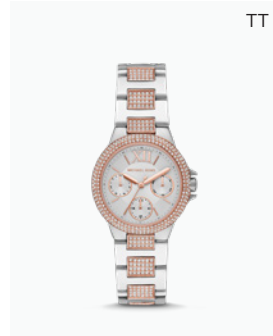

\$250

OO

MICHAEL MICHAEL KORS
4ORILAFPID LALA FAUX FUR
SLIDE SANDAL

\$69

PP

MICHAEL KORS COLLECTION
9O6AKR912 RIBBED
CASHMERE GLOVES

\$390

QQ

MICHAEL MICHAEL KORS
5JT6-O1 WONDERLUST EAU
DE PARFUM, 3.4 OZ.

\$118

RR

MICHAEL MICHAEL KORS
43S9GEFS3L GEORGIE
LEATHER AND CHAIN-MESH
TRAINER

\$155

SS

MICHAEL MICHAEL KORS
MKC1427 PRECIOUS METAL-
PLATED STERLING SILVER
PAVÉ CURB-LINK BRACELET

\$295

TT

MICHAEL MICHAEL KORS
MK6846 MINI CAMILLE PAVÉ
TWO-TONE WATCH

\$295

UU

MICHAEL KORS COLLECTION
46FOSTHB5D STEPHANIE
LEATHER AND CASHMERE
BOOT

\$1095

VV