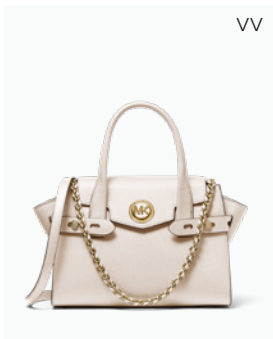

\$295

TT

MICHAEL MICHAEL KORS
MK6846 MINI CAMILLE PAVÉ
TWO-TONE WATCH

\$295

UU

MICHAEL KORS COLLECTION
46FOSTHB5D STEPHANIE
LEATHER AND CASHMERE
BOOT

\$1095

VV

MICHAEL MICHAEL KORS
3OSOGNMSIL CARMEN
SMALL SAFFIANO LEATHER
BELTED SATCHEL

\$328

WW

MICHAEL MICHAEL KORS
32T9GF9M3B LARGE LOGO
STRIPE ZIP POUCH

\$98

THE RENAISSANCE MAN

XX

**MICHAEL KORS MENS
42FOBAFSIL** BAXTER LOGO
AND LEATHER SNEAKER