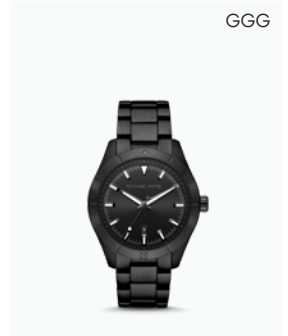

**MICHAEL KORS MENS
33FOLHDB2Z** HUDSON
LOGO STRIPE BACKPACK

\$498

BBB

**MICHAEL KORS MENS
39H9LGFN5U** LOGO SLIM
BILLFOLD WALLET WITH
KEYCHAIN

\$98

CCC

**MICHAEL KORS MENS
42FOLEFE5S** LEWIS SUEDE
BOOT

\$268

DDD

**MICHAEL KORS MENS
CFO2EEZ91A** VARSITY
JACKET

\$198

EEE

**MICHAEL KORS MENS
MK1061** LORIMER
SUNGLASSES

\$179

FFF

**MICHAEL KORS MENS
33FOLHDT3B** HUDSON
LOGO TOTE BAG

\$448

GGG

**MICHAEL KORS MENS
MK8817** OVERSIZED LAYTON
BLACK-TONE WATCH

\$195