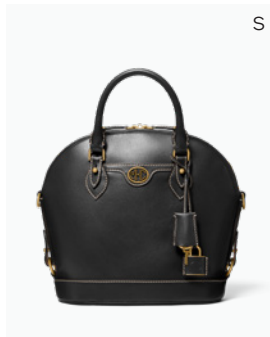

\$155

M

MICHAEL MICHAEL KORS
3OFOLISL3Y SOHO
LARGE QUILTED LEATHER
SHOULDER BAG

\$358

N

MICHAEL MICHAEL KORS
4OF9PAME5D PALOMA FLEX
LEATHER AND KNIT BOOT

\$130

O

MICHAEL MICHAEL KORS
MK6842 MINI CAMILLE PAVÉ
GOLD-TONE CURB-LINK
WATCH

\$395

P

MICHAEL MICHAEL KORS
MKC1429AN PRECIOUS
METAL-PLATED STERLING
SILVER PAVÉ CURB-LINK
RING

\$175

Q

MICHAEL MICHAEL KORS
4OFOCAHA1M CARDI
METALLIC SNAKE-
EMBOSSED LEATHER
SANDAL

\$125

R

MICHAEL MICHAEL KORS
5NPM-Y9 SIGNATURE GIFT
SET

\$122

S

MICHAEL KORS COLLECTION
31FOMNOS6L
MONOGRAMME LEATHER
BOWLER SATCHEL

\$1650

T