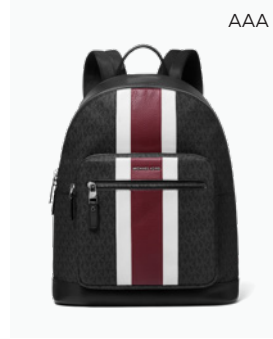

\$198

YY

**MICHAEL KORS MENS
33FOLHDM2B** HUDSON
LOGO STRIPE CAMERA BAG

\$348

ZZ

**MICHAEL KORS MENS
CFO2EFN915** BUFFALO
CHECK PUFFER JACKET

\$498

AAA