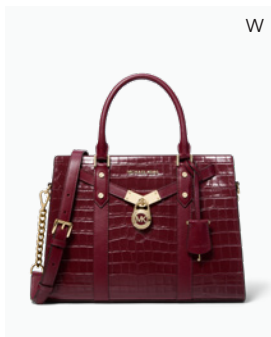

MICHAEL KORS COLLECTION
46FOARHB5S ARLETTE
SUEDE BOOT

\$1195

U

MICHAEL MICHAEL KORS
32FOGT9C5U SMALL
QUILTED LEATHER
SMARTPHONE CROSSBODY
BAG

\$168

V

MICHAEL MICHAEL KORS
MK21O2 BERKSHIRES
SUNGLASSES

\$179