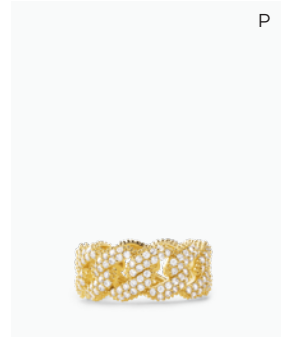

\$155

M

MICHAEL MICHAEL KORS
3OFOLISL3Y SOHO
LARGE QUILTED LEATHER
SHOULDER BAG

\$358

N

MICHAEL MICHAEL KORS
4OF9PAME5D PALOMA FLEX
LEATHER AND KNIT BOOT

\$130

O

MICHAEL MICHAEL KORS
MK6842 MINI CAMILLE PAVÉ
GOLD-TONE CURB-LINK
WATCH

\$395

P

MICHAEL MICHAEL KORS
MKC1429AN PRECIOUS
METAL-PLATED STERLING
SILVER PAVÉ CURB-LINK
RING

\$175

Q

MICHAEL MICHAEL KORS
4OFOCAHA1M CARDI
METALLIC SNAKE-
EMBOSSED LEATHER
SANDAL