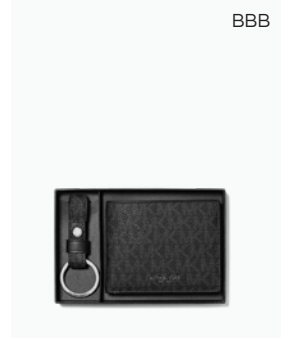

MICHAEL MICHAEL KORS
3OSOGNMSIL CARMEN
SMALL SAFFIANO LEATHER
BELTED SATCHEL

\$328

WW

MICHAEL MICHAEL KORS
32T9GF9M3B LARGE LOGO
STRIPE ZIP POUCH

\$98

THE RENAISSANCE MAN

XX

**MICHAEL KORS MENS
42FOBAFSIL** BAXTER LOGO
AND LEATHER SNEAKER

\$198

YY

**MICHAEL KORS MENS
33FOLHDM2B** HUDSON
LOGO STRIPE CAMERA BAG

\$348

ZZ

**MICHAEL KORS MENS
CFO2EFN915** BUFFALO
CHECK PUFFER JACKET

\$498

AAA

**MICHAEL KORS MENS
33FOLHDB2Z** HUDSON
LOGO STRIPE BACKPACK

\$498

BBB

**MICHAEL KORS MENS
39H9LGFN5U** LOGO SLIM
BILLFOLD WALLET WITH
KEYCHAIN

\$98

CCC

**MICHAEL KORS MENS
42FOLEFE5S** LEWIS SUEDE
BOOT

\$268