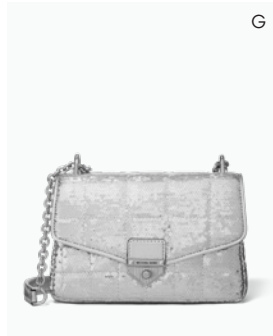

MICHAEL MICHAEL KORS
3OHOSWHL3Y WHITNEY
LARGE EMBELLISHED LOGO
SHOULDER BAG
\$398

MICHAEL MICHAEL KORS
538313 FAUX FUR HAT
\$98

MICHAEL MICHAEL KORS
MK-1058B ST. ANTON
SUNGLASSES
\$160

MICHAEL MICHAEL KORS
MKC1427 PRECIOUS METAL-
PLATED STERLING SILVER
PAVÉ CURB-LINK BRACELET
\$295

MICHAEL MICHAEL KORS
4OFORIE5D RIDLEY
GLITTER AND LEATHER
BOOT
\$235

MICHAEL MICHAEL KORS
3OHOS1LIU SOHO LARGE
SEQUINED SHOULDER BAG
\$378

MICHAEL MICHAEL KORS
MHO806WFZJ STAR
JACQUARD DRESS
\$325

MICHAEL MICHAEL KORS
MKT5115 GEN 5 BRADSHAW
PAVÉ GOLD-TONE
SMARTWATCH
\$425