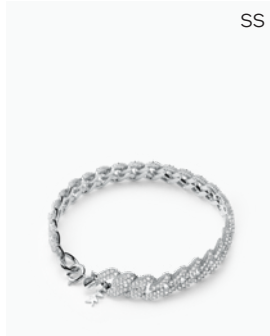

\$250

OO

MICHAEL MICHAEL KORS
4ORILAFPID LALA FAUX FUR
SLIDE SANDAL

\$69

PP

MICHAEL KORS COLLECTION
9O6AKR912 RIBBED
CASHMERE GLOVES

\$390

QQ

MICHAEL MICHAEL KORS
5JT6-O1 WONDERLUST EAU
DE PARFUM, 3.4 OZ.

\$118

RR

MICHAEL MICHAEL KORS
43S9GEFS3L GEORGIE
LEATHER AND CHAIN-MESH
TRAINER

\$155

SS

MICHAEL MICHAEL KORS
MKC1427 PRECIOUS METAL-
PLATED STERLING SILVER
PAVÉ CURB-LINK BRACELET

\$295

TT

MICHAEL MICHAEL KORS
MK6846 MINI CAMILLE PAVÉ
TWO-TONE WATCH

\$295

UU

MICHAEL KORS COLLECTION
46FOSTHB5D STEPHANIE
LEATHER AND CASHMERE
BOOT

\$1095

VV