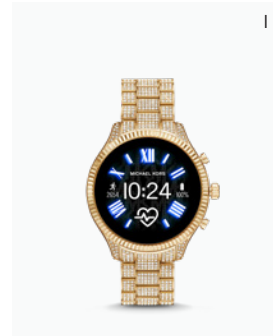

MICHAEL MICHAEL KORS
3OHOSWHL3Y WHITNEY
LARGE EMBELLISHED LOGO
SHOULDER BAG
\$398

MICHAEL MICHAEL KORS
538313 FAUX FUR HAT
\$98

MICHAEL MICHAEL KORS
MK-1058B ST. ANTON
SUNGLASSES
\$160

MICHAEL MICHAEL KORS
MKC1427 PRECIOUS METAL-
PLATED STERLING SILVER
PAVÉ CURB-LINK BRACELET
\$295

MICHAEL MICHAEL KORS
4OFORIE5D RIDLEY
GLITTER AND LEATHER
BOOT
\$235

MICHAEL MICHAEL KORS
3OHOS1LIU SOHO LARGE
SEQUINED SHOULDER BAG
\$378

MICHAEL MICHAEL KORS
MHO806WFZJ STAR
JACQUARD DRESS
\$325

MICHAEL MICHAEL KORS
MKT5115 GEN 5 BRADSHAW
PAVÉ GOLD-TONE
SMARTWATCH
\$425