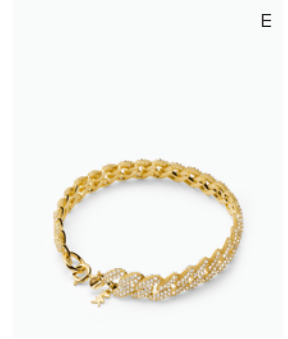

UU

RENAISSANCE MAN

RACING STRIPES AND OUR SIGNATURE LOGO PRINT LEND A SPORT-INSPIRED EDGE TO POLISHED ESSENTIALS FOR THE MEN IN YOUR LIFE.

THE RISK-TAKER

MICHAEL MICHAEL KORS
43FOOLF8D OLYMPIA
MIXED-MEDIA TRAINER
\$160

MICHAEL MICHAEL KORS
3OHOSWHL3Y WHITNEY
LARGE EMBELLISHED LOGO
SHOULDER BAG
\$398

MICHAEL MICHAEL KORS
538313 FAUX FUR HAT
\$98

MICHAEL MICHAEL KORS
MK-1058B ST. ANTON
SUNGLASSES
\$160

MICHAEL MICHAEL KORS
MKC1427 PRECIOUS METAL-
PLATED STERLING SILVER
PAVÉ CURB-LINK BRACELET
\$295

MICHAEL MICHAEL KORS
4OFORIE5D RIDLEY
GLITTER AND LEATHER
BOOT
\$235

MICHAEL MICHAEL KORS
3OHOS1LIU SOHO LARGE
SEQUINED SHOULDER BAG
\$378

MICHAEL MICHAEL KORS
MHO806WFZJ STAR
JACQUARD DRESS
\$325

MICHAEL MICHAEL KORS
MKT5115 GEN 5 BRADSHAW
PAVÉ GOLD-TONE
SMARTWATCH
\$425