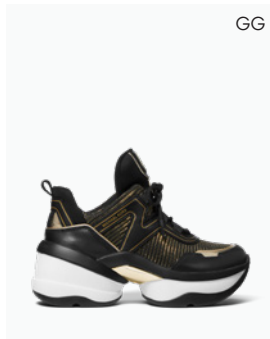

BB

**MICHAEL MICHAEL KORS
3OHOGO4BOY SLATER
EXTRA-SMALL EMBELLISHED
LOGO BACKPACK**

\$278

CC

**MICHAEL MICHAEL KORS
MHO5MTJD8L STUDDED
LOGO ACID WASH COTTON
SWEATER**

\$195

DD

**MICHAEL MICHAEL KORS
MHO2J25CDF OVERSIZED
CIRÉ PUFFER COAT**

\$295

EE

**MICHAEL MICHAEL KORS
4OR1HSFE5D HASKELL
GLITTER COMBAT BOOT**

\$195

FF

**MICHAEL MICHAEL KORS
32F9GJ6C8B JET SET
MEDIUM LOGO STRIPE
CROSSBODY BAG**

\$198

GG